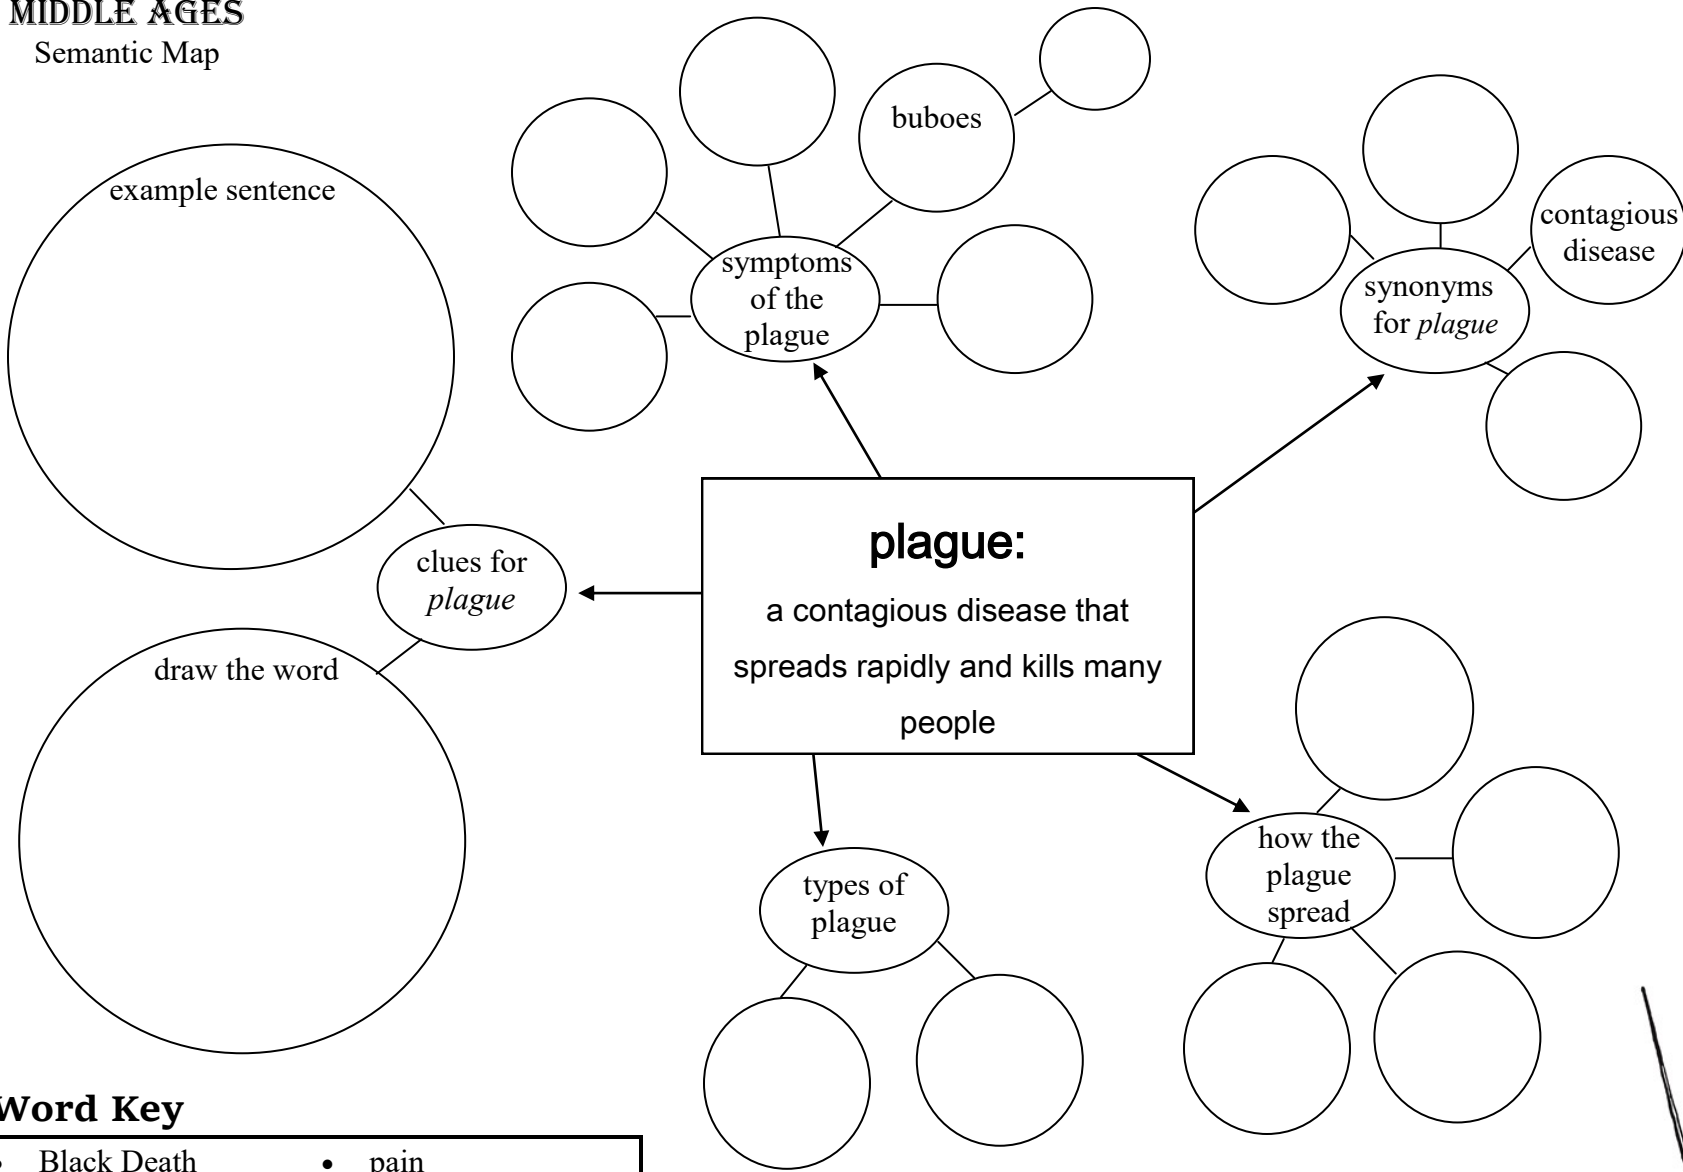

# MIDDLE AGES

## Semantic Map

### Word Key

- |                                 |                       |
|---------------------------------|-----------------------|
| • Black Death                   | • pain                |
| • buboes                        | • chills              |
| • pestilence                    | • trade routes        |
| • fleas on rats                 | • infectious bacteria |
| • poor hygiene                  | • boils               |
| • epidemic                      | • human contact       |
| • <del>contagious disease</del> | • vomiting            |
| • fever                         |                       |
| • bubonic                       |                       |